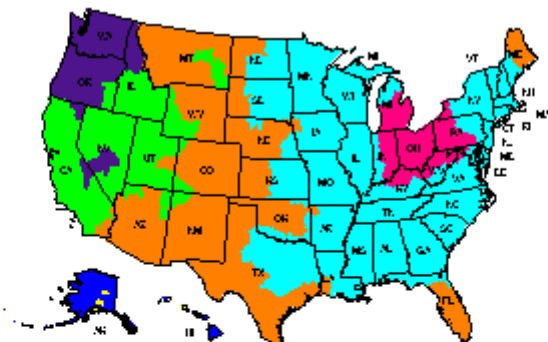

Ground Service Maps

Ground Service Maps Results

Shipping from ZIP/Postal code: 44240

When will your shipment be scheduled for delivery?

If picked up on...	Will be delivered by...						
	1 day	2 days	3 days	4 days	5 days	6 days	7 days
Monday	Tue	Wed	Thu	Fri	Mon	Tue	Wed
Tuesday	Wed	Thu	Fri	Mon	Tue	Wed	Thu
Wednesday	Thu	Fri	Mon	Tue	Wed	Thu	Fri
Thursday	Fri	Sat [FHD] Mon [FXG]	Tue	Wed	Thu	Fri	Mon
Friday	Sat [FHD] Mon [FXG]	Tue	Wed	Thu	Fri	Mon	Tue
Weekend	Tue	Wed	Thu	Fri	Mon	Tue	Wed

FHD = FedEx Home Delivery

FXG = FedEx Ground

^ The following week

Map is a general representation.

In limited areas, times may differ.

For specific ZIP-to-ZIP transit times,

go to fedex.com, and under the